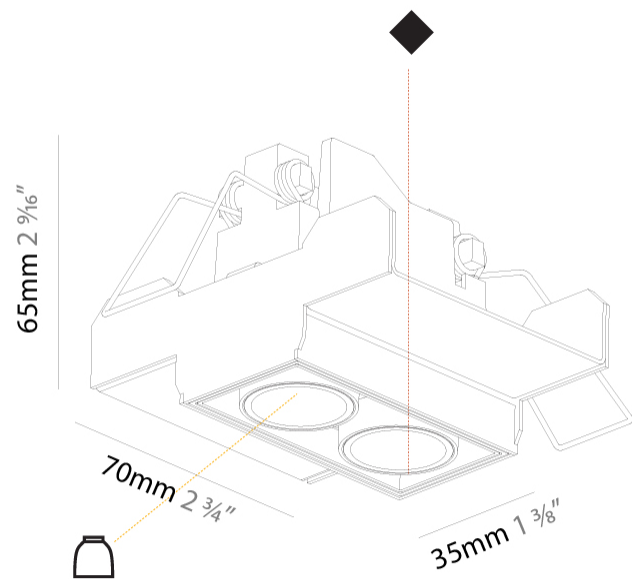

Holder Finish: WHI / BLK
Fixture Material: Aluminum Die Cast
Cut-out Measurements: 82mm / 3 1/4" x 42mm / 1 5/8"
Upon Request: Unique Ceiling Thickness

ELECTRICAL

Lamp Type: LED (Zhaga Standard)
Input Wattage (W): 7.7
Total Output Wattage (W): 6.6
Dimming: Tri-Mode (Non-Dimming and Phase Dimming (120Vac only) and 0-10V Dimming)
Driver Included: No
Driver Location: Remote
Driver Type: Constant Current - Universal
Driver Class: Class 2
Input Voltage (V): 120 - 277
Constant Current (MA): 1050

LED

Number of LEDs: 2
Color Temperature (°K): 2700 / 3000 / 3500 / 4000
Max. Delivered Lumen (lm): 319 / 348 / 356 / 363
Nominal Lumen (lm): 440 / 480 / 490 / 500
CRI: >90 CRI
Lamp Life (hrs): 50000
Upon Request: Special Color Temperature

OPTICAL

Reflector: 8 / 18 / 34
Upon Request: Special Beam Angles

RATINGS AND CERTIFICATIONS

Certified By: CSA Certified to UL and CSA Standards
Zaneen Group Inc. © 2024, 11800-388-3382, F-416-247-9319, www.zaneen.com

Patented. For international specifications by adding 'INT' at the end of the existing Model #. For assistance on 'custom' specifications, contact zteam@zaneen.com. In a constant effort to supply the best product, we reserve the right to change specifications or materials without notice. The most recent specification sheets are found at zaneen.com

120mm
4 ¾"

12 ½ mm
½"

82mm x 42mm
3 ¼" x 1 ⅝"